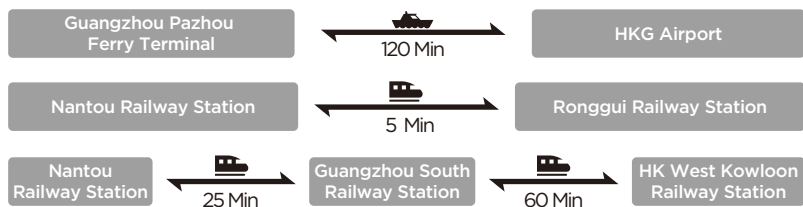

TRAVEL WITH CARE

Getting around Homa

Traffic information is only for reference and subjected to change due to different conditions.