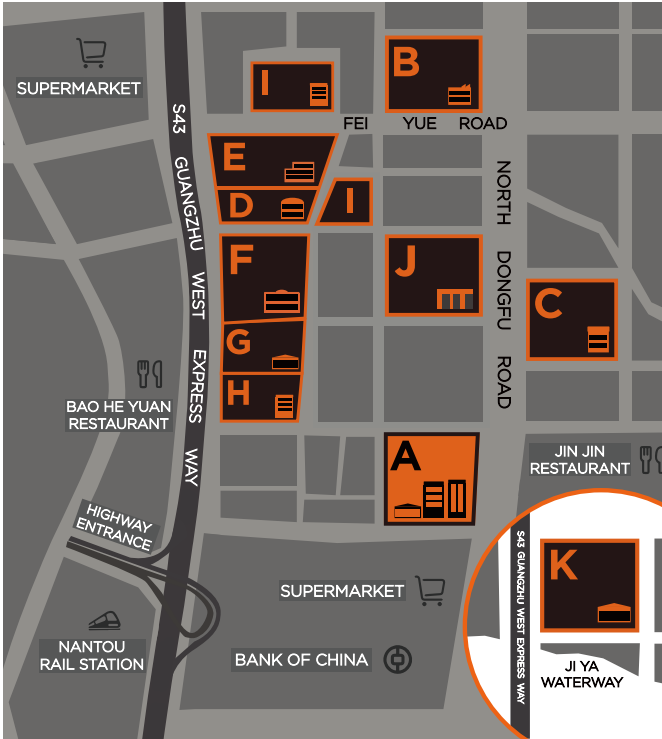

Medical
Support

Printing

Hotel
Booking

Ticket
Booking

Pick-up
Service

Factory
Tour

Showroom
Tour

PRODUCTION LAYOUT

The Best Production Base of Cooling Appliances

- A** Homa Production Base 1
- B** Homa Production Base 2
- C** Homa Production Base 3
- D** Component Factory
- E** Homa Production Base 5
- F** Homa Production Base 6 (Factory Tour Available)
- G** Homa Production Base 7
- H** Freezer Factory
- I** Homa Campus
- J** Parts Factory
- K** Homa New No-Frost District

Special Bars

蒲 (The Post)

Add: 顺德大良碧鉴路25号100铺4楼
4F, Shop 100, No.25 Bijian Rd, Daliang
Tel: +86-132-1764-0743

游漓 (Unique)

Add: 顺德大良德胜中路11号附近鱼灯广场
Fish Lantern Plaza, Near No.11 Mid
Desheng Rd, Daliang
Tel: +86-132-1764-0737